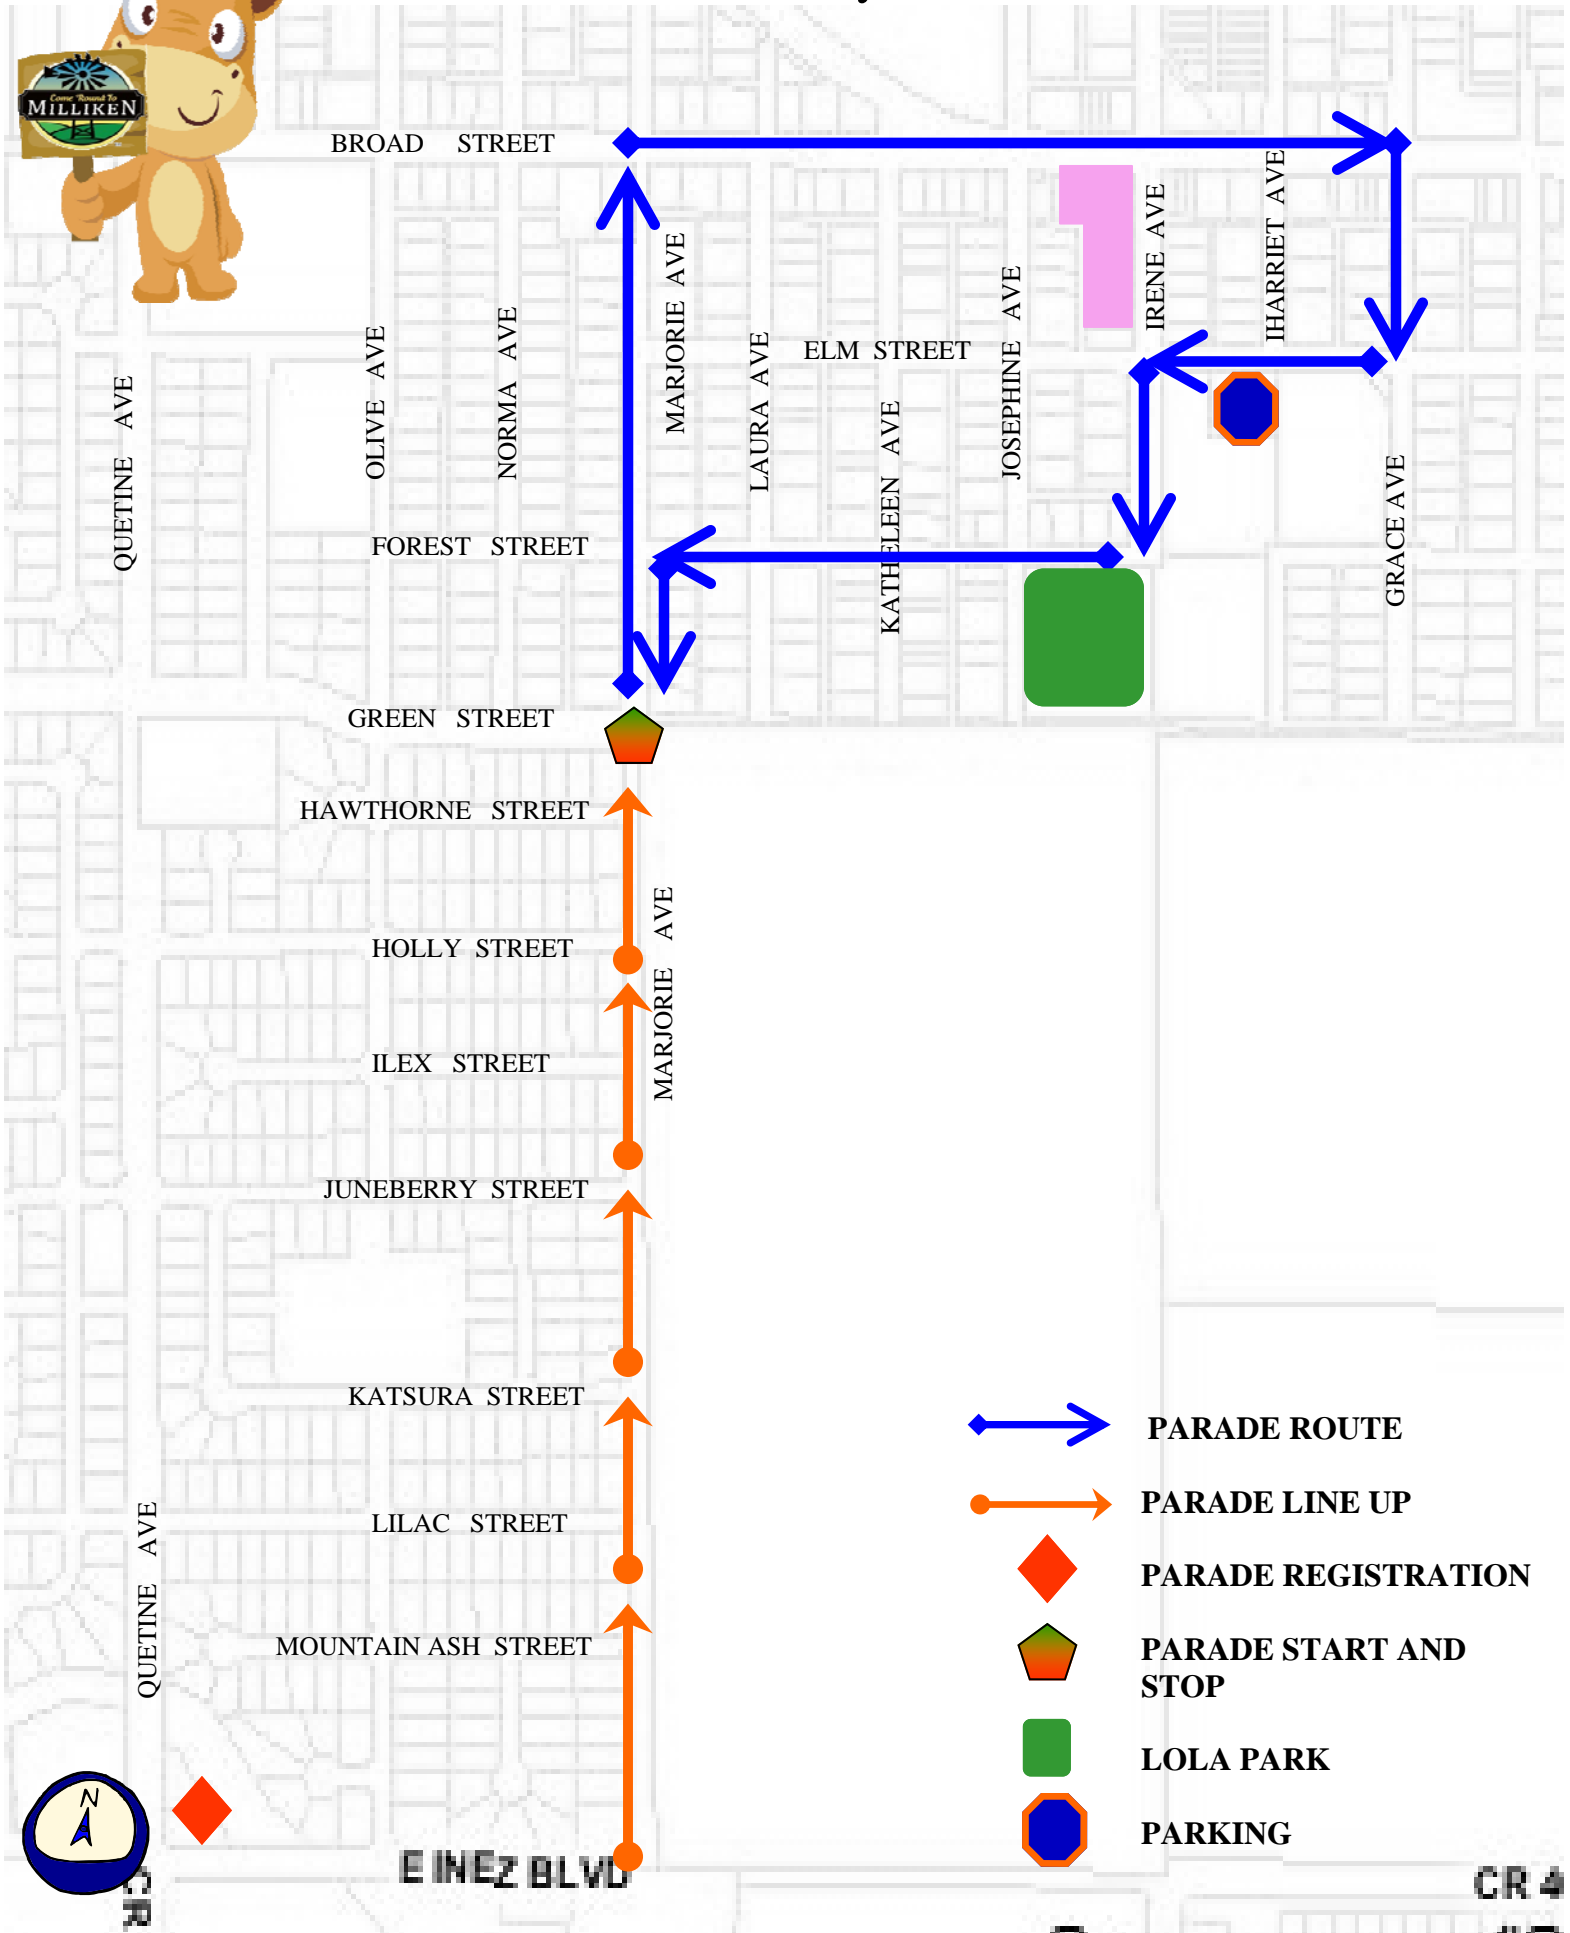

# 2016 Beef N Bean Day Parade Route

-  **PARADE ROUTE**
-  **PARADE LINE UP**
-  **PARADE REGISTRATION**
-  **PARADE START AND STOP**
-  **LOLA PARK**
-  **PARKING**

CR 4

E INEZ BLVD

CR 4